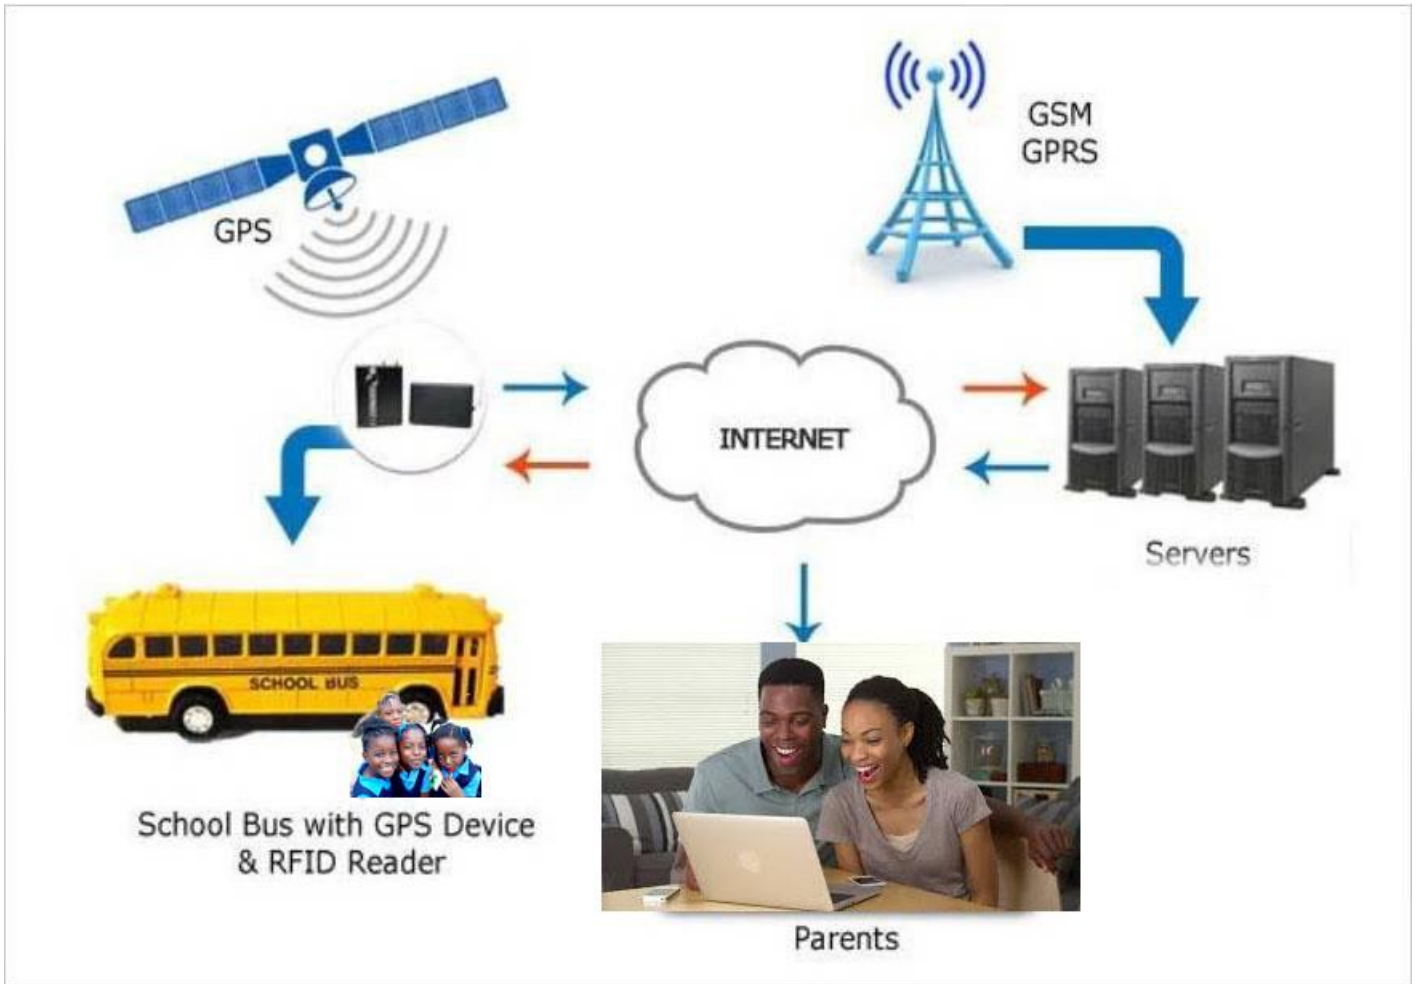

How it works

- ✓ Each IC Card has a unique ID and contact information for your child; when your child swipes the IC Card, the ID and contact information will be shown on our easy-to-use, customer-friendly web interface
- ✓ Get an independent database for managing students' information. The user can manage information of all the students, including ID, name, address, telephone number, email, guardian's contact details, etc.
- ✓ Receive prompts or alarms via the tracker when the bus has been overloaded with students
- ✓ Track your bus online on our easy-to-use, customer-friendly web interface
- ✓ Monitor, track and control your bus easily via your mobile phone
- ✓ Make sure the bus does not cross agreed boundaries (Geofencing Institution)
- ✓ With added features like the Black Box you will be able to record all activities that take place in the Bus to and fro in video format.